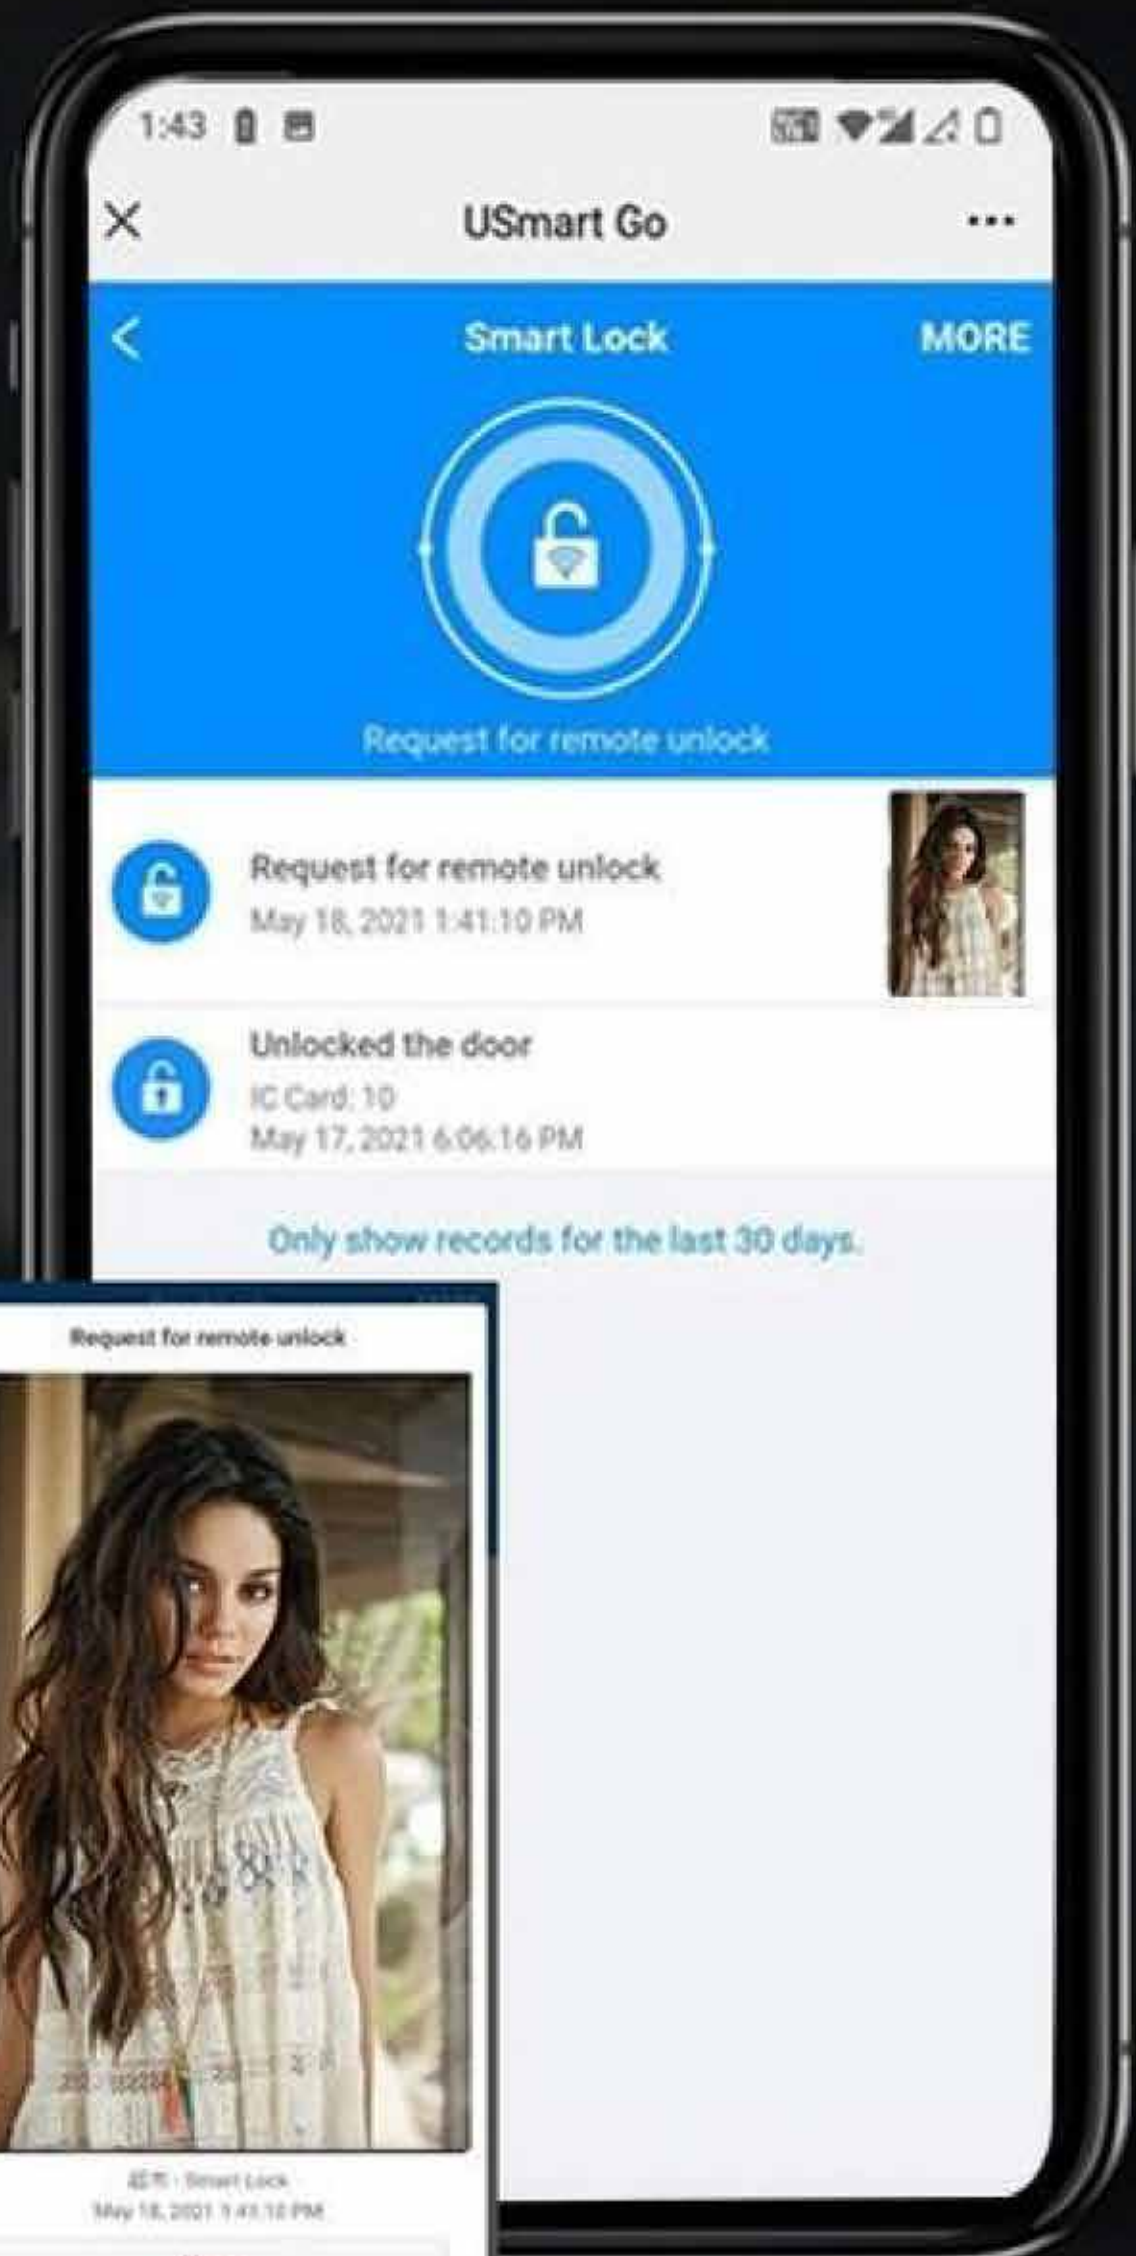

Fingerprint one-key unlock

Lithium Battery Life

More worry-free battery life

True Mortise Lock Cylinder
Security Upgrade

Fingerprint Recognition

Instant recognition, no cloning

Visual Cat's Eye

Security is more assured.

Anti-Tamper Double Alarm
Security Upgrade

OPEN WITH ONE GRIP

AI Smart Fingerprint Algorithm

(low false recognition rate, low rejection rate)

360°

Stereo Sampling

500^{DPI}

Fingerprint Resolution

1.2

Approximate sensitivity of ordinary fingerprint lock

ONE-CLICK SMART

APP Remote Unlock

ONE-CLICK SMART

APP Remote Unlock

-  Fingerprint Unlock
-  Password Unlock
-  RFID Card Unlock
-  Key Unlock
-  Temporary Key
-  Combination Unlock